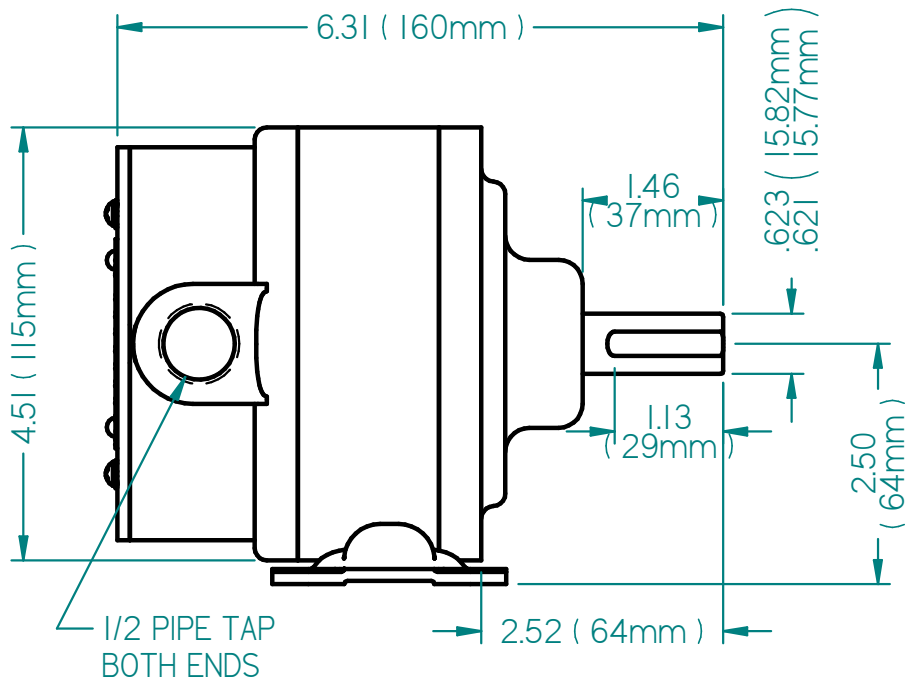

STANDARD FOOT MOUNT*

*C-FACE FLANGE MOUNT ALSO AVAILABLE