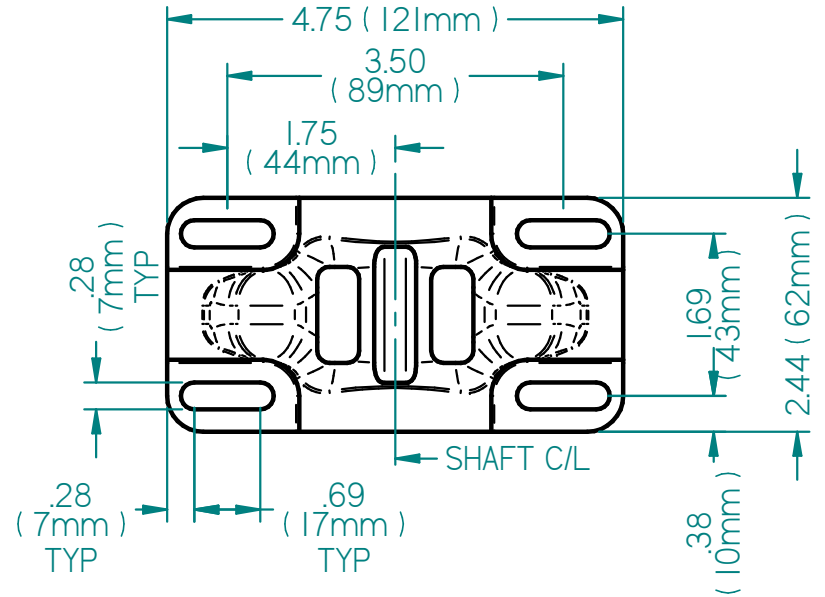

STANDARD FOOT MOUNT*

*C-FACE FLANGE MOUNT ALSO AVAILABLE